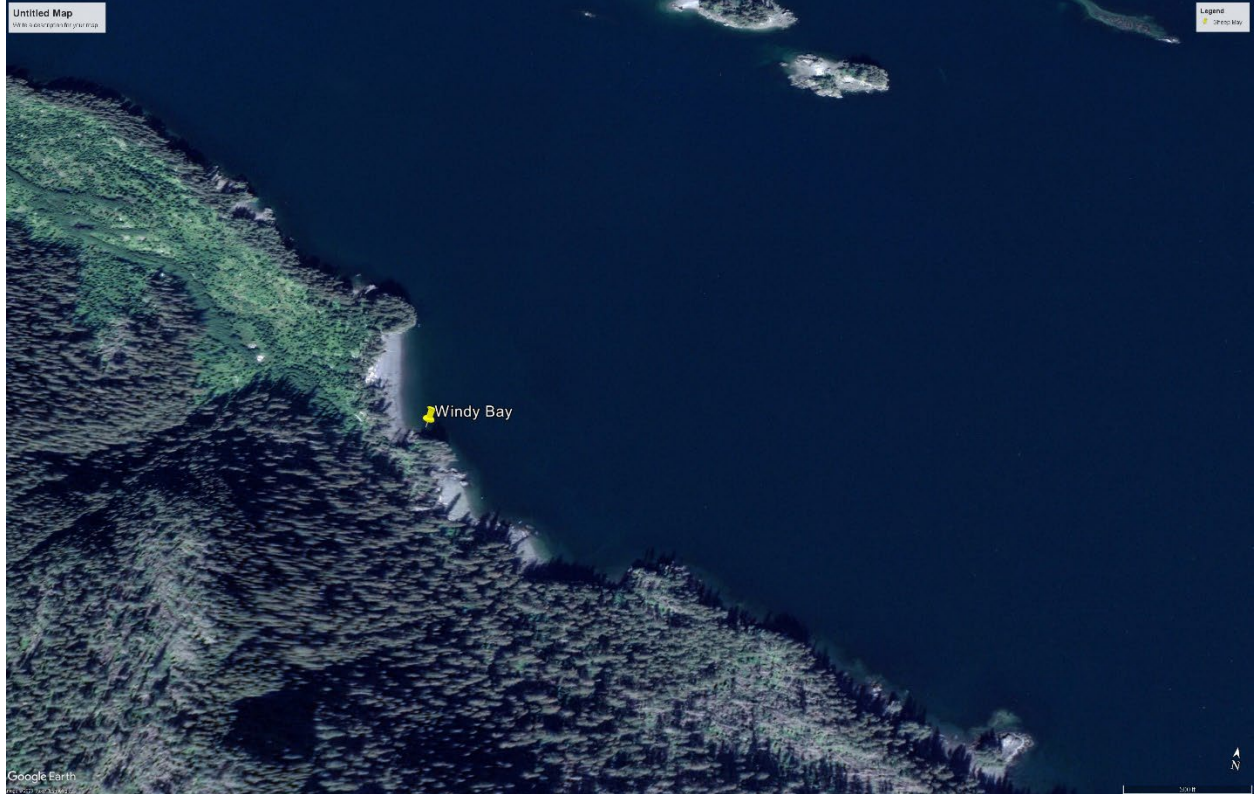

951.25.01 Gulf of Alaska Aircraft Charter RFP Site Information

Site Locations and Photos Below

Site	Latitude	Longitude
Aialik Bay	59.87917	-149.6606
Windy Bay	59.21888883	-151.5186112
Shuyak Harbor	58.50167	-152.6288

Aialik Bay

Windy Bay

Shuyak Harbor